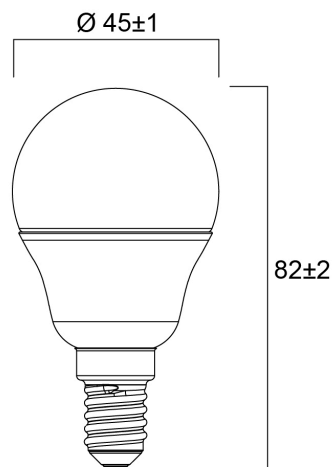

### Dimensions (mm)

## Données physiques

Housing colour	White
IP rating	IP20
Nominal Product Height (mm)	82
Nominal Product Diameter (mm)	45
Poids (kg)	0.016

## Emballage

Product EAN number	5410288308616
Longueur simple de l'emballage (cm)	5.0
Largeur simple de l'emballage (cm)	5.0
Packaging single depth (cm)	9.5
DUN14 (inner)	15410288308613
Units per outer package	6
Packaging outer length / height (cm)	15.8
Packaging outer width (cm)	10.7
Packaging outer depth (cm)	10.7