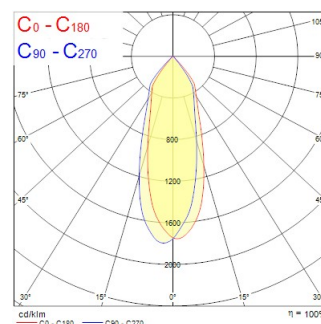

Atouts techniques

Dimensions (mm)

Photométrie

Distance [m]	Cone diameter [m]	Beam angle [°]	Beam angle [ft]	Illuminance [lx]
0.5	0.27	30°	10.0'	544
	0.24	35°	11.5'	242
1.0	0.54	30°	10.0'	137
	0.68	35°	11.5'	69
1.5	0.80	30°	10.0'	60
	1.02	35°	11.5'	31
2.0	1.07	30°	10.0'	34
	1.36	35°	11.5'	18
2.5	1.34	30°	10.0'	21
	1.70	35°	11.5'	11
3.0	1.61	30°	10.0'	15
	2.04	35°	11.5'	8

Distance [m] Cone diameter [m] Illuminance [lx]
 — C0 - C180 (Half beam angle: 37.9°)
 — C90 - C270 (Half beam angle: 30.0°)

Signo 152 3800LM 940 Multi

Code article 0060590

SYLVANIA

Données générales

Nom du produit	Signo 152 3800LM 940 Multi
Technologie	LED
Cap/Base	N/A
Housing	Aluminium
Montage	Ceiling recessed mounting
Built in presence detector	NONE
General application	Hospitality, Retail
Operating temperature range (°C)	1°C...+40°C
Virtual assistant compatibility	N/A
ETIM Class	EC001744
Numéro virtuel FI	4170671
Warranty	5 ans

Données optiques

Fixture luminous flux (lm)	3800
Luminaire efficacy (lm/W)	110
Température de couleur (K)	4000
Couleur de lumière	Neutral White
IRC (Ra)	90
Colour Variation Initial (SDCM)	SDCM3
Beam Angle (°)	36
Distribution type	Symmetric
Photobiological Risk Group	RG1