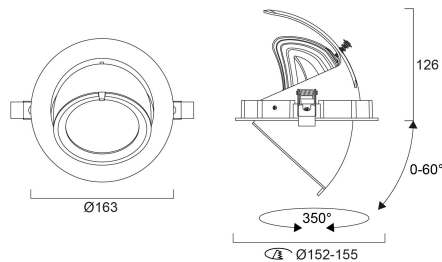

Atouts techniques

Dimensions (mm)

Photométrie

Distance [m]	Cone diameter [m]	Beam angle [°]	Beam angle [ft]	Illuminance [lx]
0.5	0.27	30°	10.0'	544
	0.24	35°	11.5'	242
1.0	0.54	30°	10.0'	137
	0.68	35°	11.5'	69
1.5	0.80	30°	10.0'	60
	1.02	35°	11.5'	31
2.0	1.07	30°	10.0'	34
	1.36	35°	11.5'	18
2.5	1.34	30°	10.0'	21
	1.70	35°	11.5'	11
3.0	1.61	30°	10.0'	15
	2.04	35°	11.5'	8

Distance [m] Cone diameter [m] Illuminance [lx]
 — C0 - C180 (Half beam angle: 37.9°)
 — C90 - C270 (Half beam angle: 30.0°)

Signo 152 3800LM 940 Multi

Code article 0060590

SYLVANIA

Données générales

Nom du produit	Signo 152 3800LM 940 Multi
Technologie	LED
Cap/Base	N/A
Housing	Aluminium
Montage	Ceiling recessed mounting
Built in presence detector	NONE
General application	Hospitality, Retail
Operating temperature range (°C)	1°C...+40°C
Virtual assistant compatibility	N/A
ETIM Class	EC001744
Numéro virtuel FI	4170671
Warranty	5 ans

Durée de vie

Lifespan L70 B50

100000

Signo 152 3800LM 940 Multi

Code article 0060590

SYLVANIA

Données physiques

Housing colour	RAL 9003 - Signal white
IP rating	IP20
IK rating	IK03
Diffuser finish	Transparent
Diffuser material	PC Polycarbonate
Finition réflecteur	High-gloss
Nominal Product Height (mm)	145
Nominal Product Diameter (mm)	165
Poids (kg)	1.1

Emballage

Product EAN number	5410288605906
Longueur simple de l'emballage (cm)	19.0
Largeur simple de l'emballage (cm)	19.0
Packaging single depth (cm)	18.0
DUN14 (inner)	15410288605903
Units per outer package	12
Packaging outer length / height (cm)	58.5
Packaging outer width (cm)	39.5
Packaging outer depth (cm)	37.5