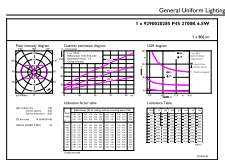

General uniform lighting - CorePro LEDLusterND6.5-60W P45 E14827CLG