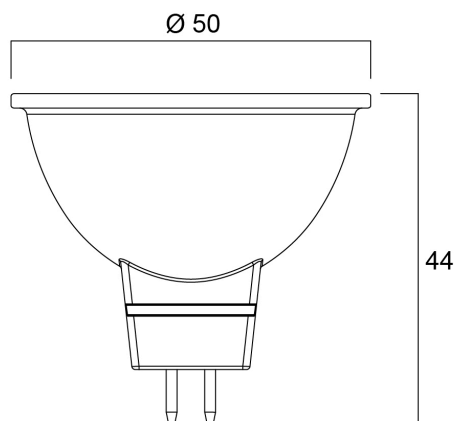

### Dimensions (mm)

## Données physiques

Housing colour	Transparent
IP rating	IP20
Nominal Product Height (mm)	44
Nominal Product Diameter (mm)	50
Poids (kg)	0.041