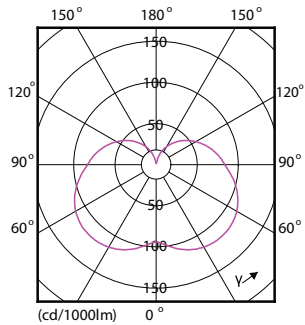

Abmessungsskizzen

Product	D	C
CorePro LED Stick ND 9.5-75W T38 E27 840	37.2 mm	114.3 mm

Photometrische Daten

Spectral Power Distribution Colour - CorePro LED Stick ND 9.5-75W T38 E27 840

General uniform lighting - CorePro LED Stick ND 9.5-75W T38 E27 840

CorePro Kunststoff-LED-Speziallampen

Photometrische Daten

Light Distribution Diagram - CorePro LED Stick ND 9.5-75W T38 E27 840

Lebensdauer

Lumen Maintenance Diagram - CorePro LED Stick ND 9.5-75W T38 E27 840