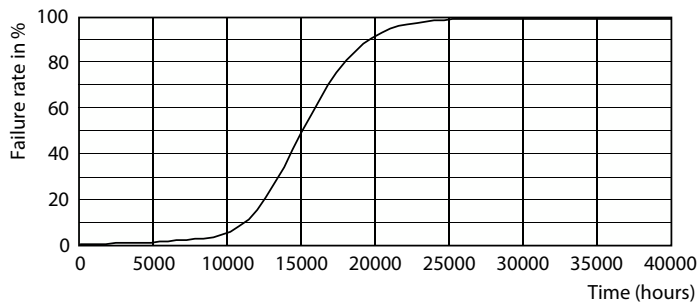

Lebensdauer

Lumen Maintenance Diagram - CorePro LED Stick ND 9.5-75W T38 E27 840