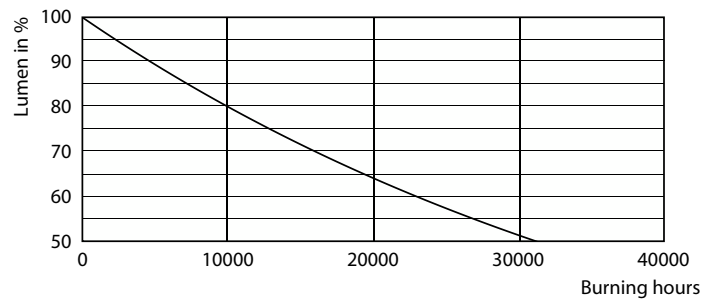

Lebensdauer

Lumen Maintenance Diagram - CorePro LED Stick ND 9.5-75W T38 E27 840