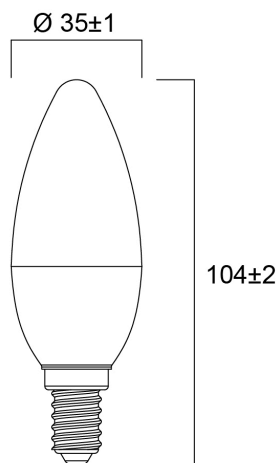

ToLEDo CANDLE 470LM 827 E14 SL

Code article 0030884

SYLVANIA

Compact and elegant design
Suitable replacement for halogen, incandescent and compact fluorescent lamps
Instant light at the flick of a switch
Uniform light distribution
Good colour rendering (CRI 80)
Perfect for hotels, restaurants, lobbies, corridors, stairwells, reception areas
Lower maintenance costs
15,000 hours average rated life

Atouts techniques

Dimensions (mm)

Photométrie

ToLEDo CANDLE 470LM 827 E14 SL

Code article 0030884

SYLVANIA

Données générales

Nom du produit	ToLEDo CANDLE 470LM 827 E14 SL
Technologie	LED
Lamp shape	Candle
Cap/Base	E14
Lamp finish	Opal
Built in presence detector	NONE
Fixture rating	Open
General application	Residential & Consumer
Virtual assistant compatibility	N/A
ETIM Class	EC001959
Numéro virtuel FI	4741291
Warranty	3 ans

Durée de vie

Lifespan L70 B50	15000
------------------	-------

Données physiques

Housing colour	White
IP rating	IP20
Nominal Product Height (mm)	102
Nominal Product Diameter (mm)	35
Poids (kg)	0.016

ToLEDo CANDLE 470LM 827 E14 SL

Code article 0030884

SYLVANIA

Emballage

Product EAN number	5410288308845
Longueur simple de l'emballage (cm)	4.5
Largeur simple de l'emballage (cm)	4.5
Packaging single depth (cm)	11.0
DUN14 (inner)	15410288308842
Units per outer package	6
Packaging outer length / height (cm)	14.3
Packaging outer width (cm)	9.7
Packaging outer depth (cm)	12.2