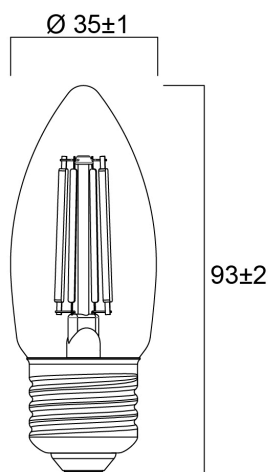

ToLEDo RT Candle V5 CL 806LM 827 E27 SL

Code article 0029480

SYLVANIA

Perfect for decorative and general lighting applications and creates a warm ambience similar to traditional lamps. The versatile ToLEDo Retro Candle range is the ideal replacement for halogen and incandescent lamps and perfect for chandeliers and decorative applications. Same look, size and functionality as incandescent lamps. Omni-directional light distribution. Gives same sparkling light effect as the incandescent lamp. Dimensionally identical to incandescent lamps - fits all fixtures. Environment-friendly - no mercury and lower CO2 emissions.

Atouts techniques

Dimensions (mm)

Photométrie

ToLEDo RT Candle V5 CL 806LM 827 E27 SL

Code article 0029480

SYLVANIA

Données générales

Nom du produit	ToLEDo RT Candle V5 CL 806LM 827 E27 SL
Technologie	LED
Puissance (nominale) (W)	6
Cap/Base	E27
Fixture rating	Open
General application	Hospitality, Residential & Consumer
Operating temperature range (°C)	-20°C...+40°C
Performance ambient temperature Tq (°C)	25
ETIM Class	EC001959
Numéro virtuel FI	4740931
Warranty	3 ans

Durée de vie

Lifespan L70 B50	15000
Average life (Nominal) (h)	15000
Durée de vie moyenne (nominale) (h)	15000

Données physiques

Longueur (mm)	93
Nominal Product Diameter (mm)	35
Poids (kg)	0.021

ToLEDo RT Candle V5 CL 806LM 827 E27 SL

Code article 0029480

SYLVANIA

Emballage

Product EAN number	5410288294803
Longueur simple de l'emballage (cm)	11.0
Largeur simple de l'emballage (cm)	4.5
Packaging single depth (cm)	4.5
DUN14 (inner)	15410288294800
Units per outer package	6
Packaging outer length / height (cm)	14.3
Packaging outer width (cm)	9.7
Packaging outer depth (cm)	12.0