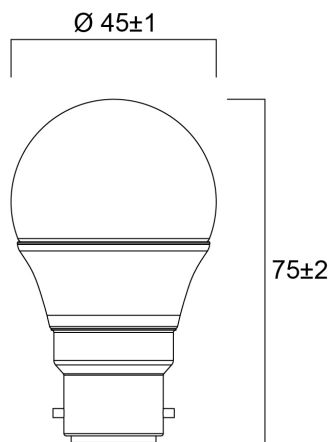

ToLEDo BALL 470LM 827 E14 SL4

Code article 0030864

SYLVANIA

Compact and elegant design
Suitable replacement for halogen, incandescent and compact fluorescent lamps
Instant light at the flick of a switch
Uniform light distribution
Good colour rendering (CRI 80)
Perfect for hotels, restaurants, lobbies, corridors, stairwells, reception areas
Lower maintenance costs
12,000 hours average rated life

Atouts techniques

Dimensions (mm)

Photométrie

ToLEDo BALL 470LM 827 E14 SL4

Code article 0030864

SYLVANIA

Données générales

Nom du produit	ToLEDo BALL 470LM 827 E14 SL4
Technologie	LED
Lamp shape	Pear-shape
Cap/Base	E14
Lamp finish	Opal
Built in presence detector	NONE
Fixture rating	Open
General application	Residential & Consumer
Virtual assistant compatibility	N/A
ETIM Class	EC001959
Warranty	3 ans

Durée de vie

Lifespan L70 B50	15000
------------------	-------

Données physiques

Housing colour	White
IP rating	IP20
Nominal Product Height (mm)	82
Nominal Product Diameter (mm)	45
Poids (kg)	0.064

ToLEDo BALL 470LM 827 E14 SL4

Code article 0030864

SYLVANIA

Emballage

Product EAN number	5410288308647
Longueur simple de l'emballage (cm)	19.0
Largeur simple de l'emballage (cm)	4.6
Packaging single depth (cm)	9.5
DUN14 (inner)	15410288308644
Units per outer package	6
Packaging outer length / height (cm)	28.7
Packaging outer width (cm)	19.6
Packaging outer depth (cm)	10.8