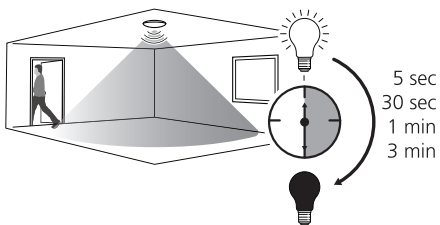

A - 65-185

1	POWER
●	50% (9W)
○	100% (18W)

A	B
9W	11W
●	●
↑	↑
↓	↓
○	○
18W	23W

2	3	CCT
●	●	3000K
○	●	4000K
●	○	6500K
○	○	—

CCT
3000K
4000K
6500K

B - 65-260

1	POWER
●	50% (11W)
○	100% (23W)

4	5	LUX
●	●	10 lux
○	●	20 lux
●	○	40 lux
○	○	24 h