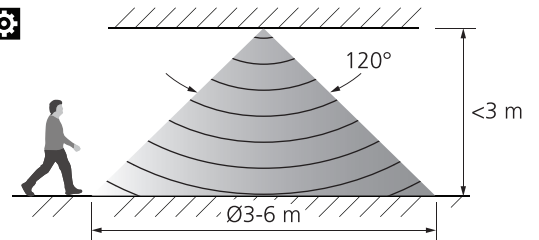

A - 65-185

1	POWER
●	50% (9W)
○	100% (18W)

A	B
9W	11W
●	●
↑	↑
↓	↓
○	○
18W	23W

2	3	CCT
●	●	3000K
○	●	4000K
●	○	6500K
○	○	—

CCT
3000K
4000K
6500K

B - 65-260

1	POWER
●	50% (11W)
○	100% (23W)

4	5	LUX
●	●	10 lux
○	●	20 lux
●	○	40 lux
○	○	24 h