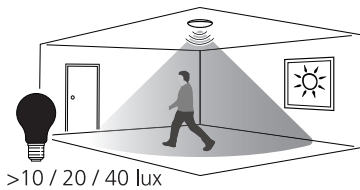

A - 65-185

1	POWER
●	50% (9W)
○	100% (18W)

A	B
9W	11W
●	●
↑	↑
↓	↓
○	○
18W	23W

2	3	CCT
●	●	3000K
○	●	4000K
●	○	6500K
○	○	—

CCT
3000K
4000K
6500K

B - 65-260

1	POWER
●	50% (11W)
○	100% (23W)

4	5	LUX
●	●	10 lux
○	●	20 lux
●	○	40 lux
○	○	24 h