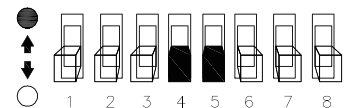

A - 65-185

1	POWER
●	50% (9W)
○	100% (18W)

A	B
9W	11W
●	●
↑	↑
↓	↓
○	○
18W	23W

2	3	CCT
●	●	3000K
○	●	4000K
●	○	6500K
○	○	—

CCT
3000K
4000K
6500K

B - 65-260

1	POWER
●	50% (11W)
○	100% (23W)

4	5	LUX
●	●	10 lux
○	●	20 lux
●	○	40 lux
○	○	24 h