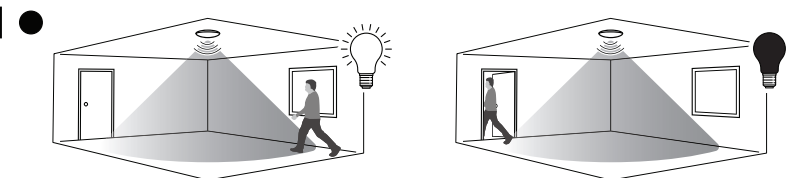

Start Downlight 5in1 PIR

A - 65-185

1	Brightness
●	50% (9W)
○	100% (18W)

2	3	CCT
●	●	3000K
○	●	4000K
●	○	6500K
○	○	-

4	5	LUX
●	●	10lux
○	●	20lux
●	○	40lux
○	○	24h

6	7	Delay
●	●	5s
○	●	30s
●	○	60s
○	○	180s

8	Light ON/OFF Settings	
●	ON (No Dimming)	
○	OFF (Dimming - 1sec ON / 3 sec OFF)	
● → ○ → ●	<2s	Cancel sensor
● → ○ → ●	<1s	Restore sensor

A - 65-185

1	POWER
●	50% (9W)
○	100% (18W)

A	B
9W	11W
●	●
↑	↑
↓	↓
○	○
18W	23W

2	3	CCT
●	●	3000K
○	●	4000K
●	○	6500K
○	○	—

CCT
3000K
4000K
6500K

B - 65-260

1	POWER
●	50% (11W)
○	100% (23W)

4	5	LUX
●	●	10 lux
○	●	20 lux
●	○	40 lux
○	○	24 h

6	7	Delay
●	●	5 sec
○	●	30 sec
●	○	60 sec
○	○	180 sec

8 Light ON/OFF Settings

●	ON (No Dimming)	
○	OFF (Dimming - 1sec ON / 3 sec OFF)