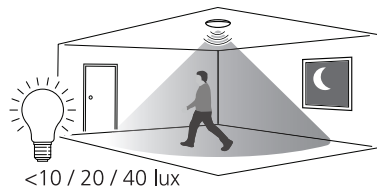

A - 65-185

1	POWER
●	50% (9W)
○	100% (18W)

A	B
9W	11W
●	●
↑	↑
↓	↓
○	○
18W	23W

2	3	CCT
●	●	3000K
○	●	4000K
●	○	6500K
○	○	—

CCT
3000K
4000K
6500K

B - 65-260

1	POWER
●	50% (11W)
○	100% (23W)

4	5	LUX
●	●	10 lux
○	●	20 lux
●	○	40 lux
○	○	24 h