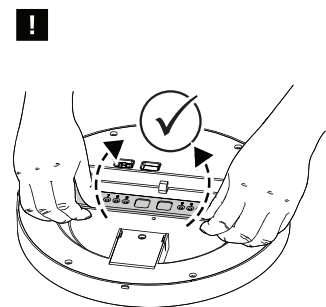

1 Start Downlight 5 in 1 (Surface Mount)

2

3 220-240V ~ + □

4

5

6

7

Start Downlight 5in1 PIR