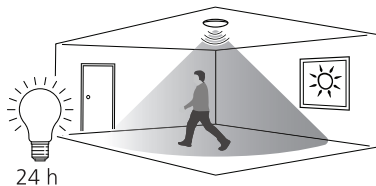

A - 65-185

1	POWER
●	50% (9W)
○	100% (18W)

A	B
9W	11W
●	●
↑	↑
↓	↓
○	○
18W	23W

2	3	CCT
●	●	3000K
○	●	4000K
●	○	6500K
○	○	—

CCT
3000K
4000K
6500K

B - 65-260

1	POWER
●	50% (11W)
○	100% (23W)

4	5	LUX
●	●	10 lux
○	●	20 lux
●	○	40 lux
○	○	24 h