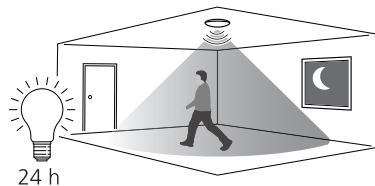

A - 65-185

1	POWER
●	50% (9W)
○	100% (18W)

A	B
9W	11W
●	●
↑	↑
↓	↓
○	○
18W	23W

2	3	CCT
●	●	3000K
○	●	4000K
●	○	6500K
○	○	—

CCT
3000K
4000K
6500K

B - 65-260

1	POWER
●	50% (11W)
○	100% (23W)

4	5	LUX
●	●	10 lux
○	●	20 lux
●	○	40 lux
○	○	24 h