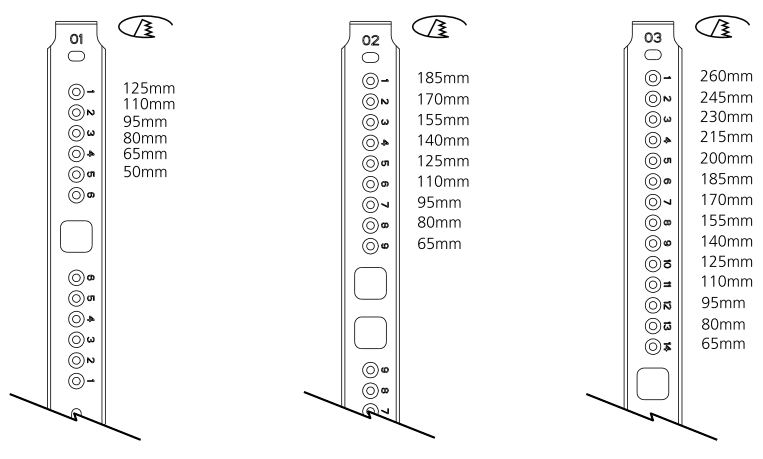

Product Description	L (mm)	W (mm)	H (mm)
Start Downlight 5in1 50-125	225	225	60
Start Downlight 5in1 65-185	285	285	60
Start Downlight 5in1 65-260	360	360	60

9

0053153 0053156
0053154 0053157
0053155 0053158

1 Start Downlight 5 in 1 (Surface Mount)

2

3 220-240V ~ + □

4

5

6

7

Start Downlight 5in1 PIR

A - 65-185

1	POWER
●	50% (9W)
○	100% (18W)

A	B
9W	11W
●	●
↑	↑
↓	↓
○	○
18W	23W

2	3	CCT
●	●	3000K
○	●	4000K
●	○	6500K
○	○	—

CCT
3000K
4000K
6500K

B - 65-260

1	POWER
●	50% (11W)
○	100% (23W)

4	5	LUX
●	●	10 lux
○	●	20 lux
●	○	40 lux
○	○	24 h