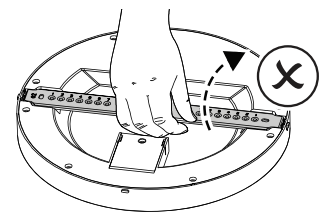

1 Start Downlight 5 in 1 (Surface Mount)

2

3 220-240V ~ + □

4

5

6

7

Start Downlight 5in1 PIR