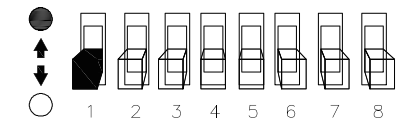

A - 65-185

1	POWER
●	50% (9W)
○	100% (18W)

A	B
9W	11W
●	●
↑	↑
↓	↓
○	○
18W	23W

2	3	CCT
●	●	3000K
○	●	4000K
●	○	6500K
○	○	—

CCT
3000K
4000K
6500K

B - 65-260

1	POWER
●	50% (11W)
○	100% (23W)

4	5	LUX
●	●	10 lux
○	●	20 lux
●	○	40 lux
○	○	24 h