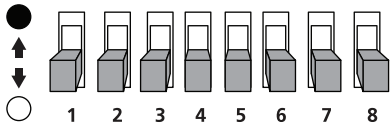

Start Downlight 5in1 PIR

A - 65-185

1	Brightness
●	50% (9W)
○	100% (18W)

2	3	CCT
●	●	3000K
○	●	4000K
●	○	6500K
○	○	-

4	5	LUX
●	●	10lux
○	●	20lux
●	○	40lux
○	○	24h

6	7	Delay
●	●	5s
○	●	30s
●	○	60s
○	○	180s

8	Light ON/OFF Settings	
●	ON (No Dimming)	
○	OFF (Dimming - 1sec ON / 3 sec OFF)	
● → ○ → ●	<2s	Cancel sensor
● → ○ → ●	<1s	Restore sensor

A - 65-185

1	POWER
●	50% (9W)
○	100% (18W)

A	B
9W	11W
●	●
↑	↑
↓	↓
○	○
18W	23W

2	3	CCT
●	●	3000K
○	●	4000K
●	○	6500K
○	○	—

CCT
3000K
4000K
6500K

B - 65-260

1	POWER
●	50% (11W)
○	100% (23W)

4	5	LUX
●	●	10 lux
○	●	20 lux
●	○	40 lux
○	○	24 h

6	7	Delay
●	●	5 sec
○	●	30 sec
●	○	60 sec
○	○	180 sec

8 Light ON/OFF Settings

●	ON (No Dimming)	
○	OFF (Dimming - 1sec ON / 3 sec OFF)