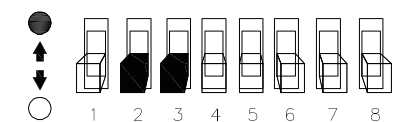

A - 65-185

1	POWER
●	50% (9W)
○	100% (18W)

A	B
9W	11W
●	●
↑	↑
↓	↓
○	○
18W	23W

2	3	CCT
●	●	3000K
○	●	4000K
●	○	6500K
○	○	—

CCT
3000K
4000K
6500K

B - 65-260

1	POWER
●	50% (11W)
○	100% (23W)

4	5	LUX
●	●	10 lux
○	●	20 lux
●	○	40 lux
○	○	24 h