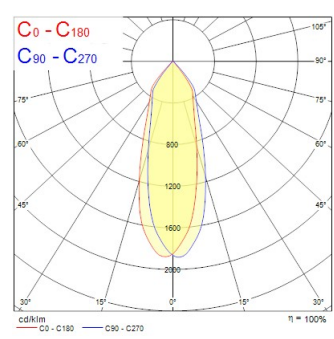

### Dimensions (mm)

### Photométrie

Distance [m]	Cone diameter [m]	Beam diameter [m]	Beam diameter [m]	Illuminance [lx]
0.5	0.33 0.34	Ø1.1	Ø1.1	3538
1.0	0.67 0.68	Ø2.2	Ø2.2	1769
1.5	1.00 1.01	Ø3.3	Ø3.3	1180
2.0	1.34 1.35	Ø4.4	Ø4.4	732
2.5	1.67 1.68	Ø5.5	Ø5.5	584
3.0	2.01 2.02	Ø6.6	Ø6.6	490

Distance [m]    Cone diameter [m]    Illuminance [lx]  
 — C0 - C180 (Half beam angle: 26.5°)  
 — C90 - C270 (Half beam angle: 27.0°)