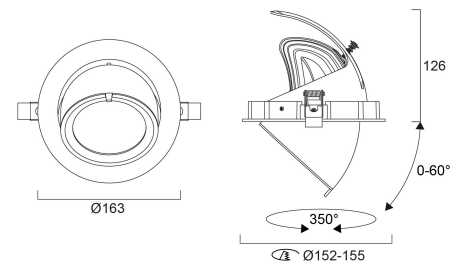

### Dimensions (mm)

### Photométrie

Distance [m]	Cone diameter [m]	Beam diameter [m]	Beam diameter [m]	Illuminance [lx]
0.5	0.33 0.34	Ø1.1	Ø1.1	3538
1.0	0.67 0.68	Ø2.2	Ø2.2	1769
1.5	1.00 1.01	Ø3.3	Ø3.3	1180
2.0	1.34 1.35	Ø4.4	Ø4.4	732
2.5	1.67 1.68	Ø5.5	Ø5.5	584
3.0	2.01 2.02	Ø6.6	Ø6.6	490

## Données physiques

Housing colour	RAL 9003 - Signal white
IP rating	IP20
IK rating	IK03
Diffuser finish	Transparent
Diffuser material	PC Polycarbonate
Finition réflecteur	High-gloss
Nominal Product Height (mm)	145
Nominal Product Diameter (mm)	165
Poids (kg)	1.2

## Emballage

Product EAN number	5410288605340
Longueur simple de l'emballage (cm)	19.0
Largeur simple de l'emballage (cm)	19.0
Packaging single depth (cm)	18.0
DUN14 (inner)	15410288605347
Units per outer package	12
Packaging outer length / height (cm)	58.5
Packaging outer width (cm)	39.5
Packaging outer depth (cm)	37.5